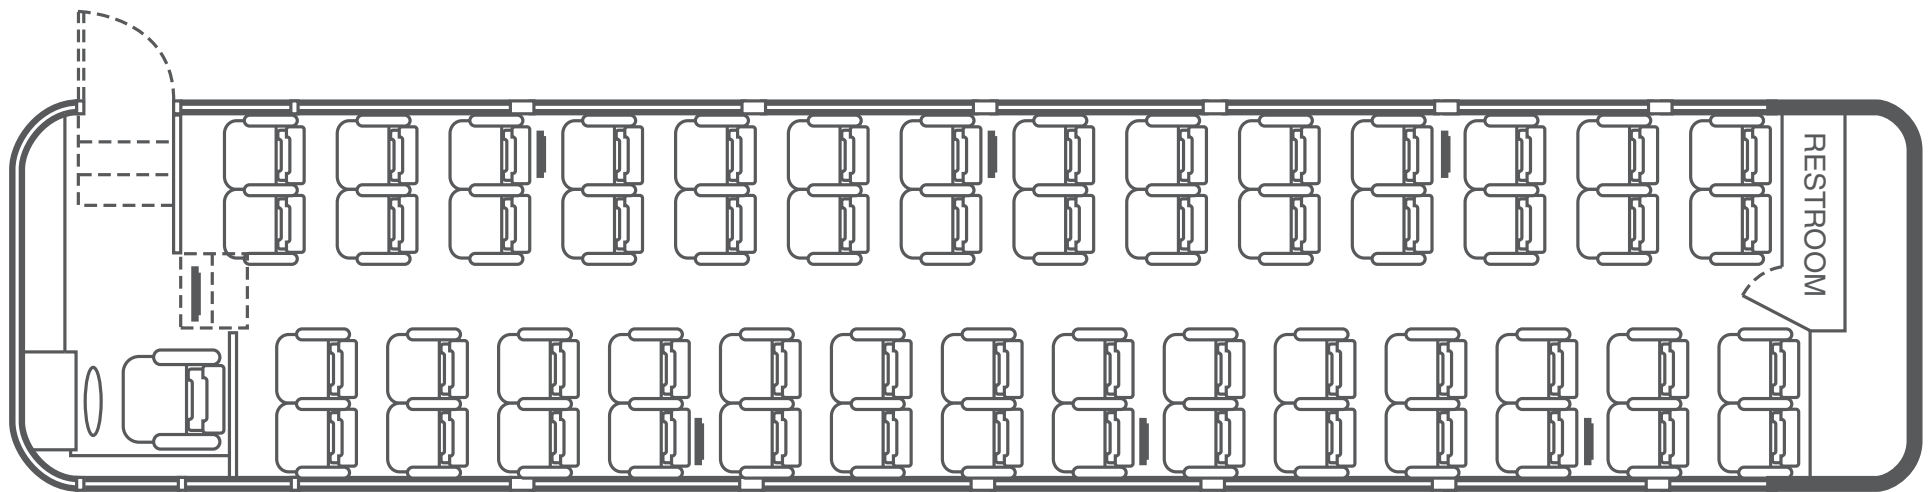

56 Passenger Motorcoach | Seating Configuration

| Video monitors

LUXBUS AMERICA®

888-589-2871 | www.luxbusamerica.com