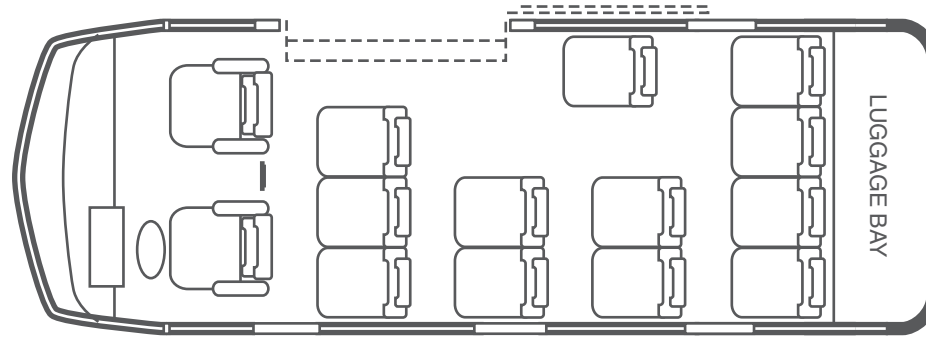

13 Passenger Sprinter | Seating Configuration

Video monitors

LUXBUS AMERICA®

888-589-2871 | www.luxbusamerica.com