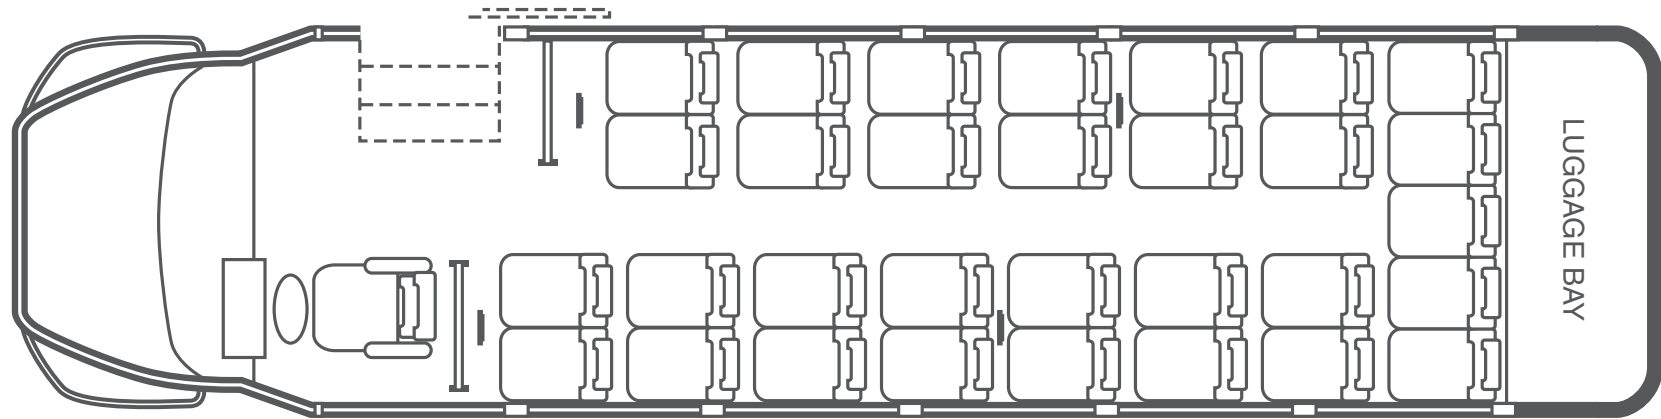

31 Passenger Mini Bus | Seating Configuration

| Video monitors

LUXBUS AMERICA[®]

888-589-2871 | www.luxbusamerica.com/charter